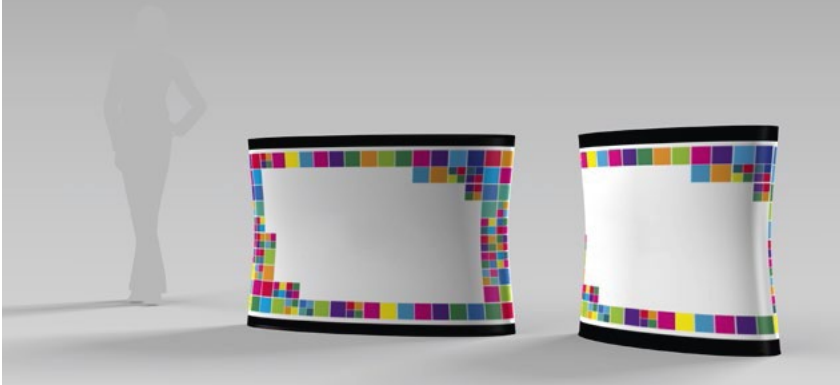

Rear View

Height:
92cm

Width x Depth:
149x55cm, 120x42cm, 97x42cm

Handy pack

SUB
Textile

ALU
Frame

Quick

No Tools