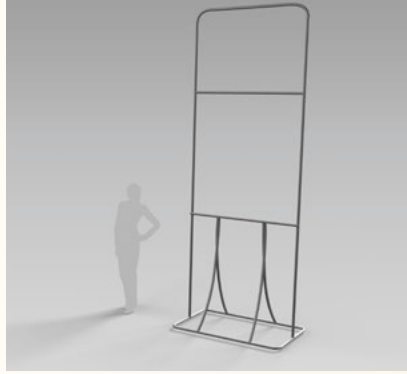

Assambled Frame