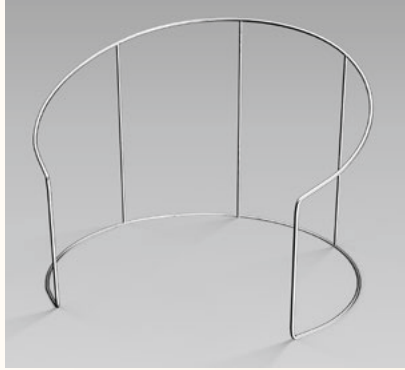

No Tools

Pop Up

Salerno

Frame Parts

Assambled Frame

Front View

Rear View

Upper View

Pop Up

Latina

Frame Parts

Assambled Frame

Front View

Rear View

Upper View

Height:
240cm