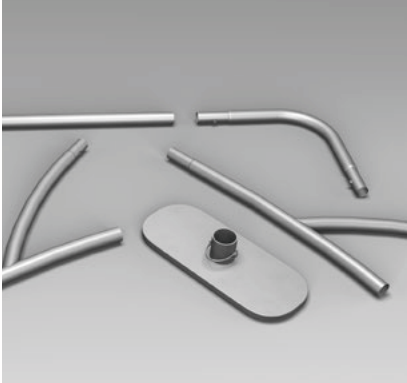

INNOVATIVE ADVERTISING SYSTEMS

EVOLUTION WALL

CATALOG

Pop Up

Roma

Frame Parts

Assambled Frame

Front View

Rear View

Height:
230cm

Width:
160cm / 220cm /
280cm / 340cm

Depth:
50cm

Handy pack

SUB
Textile

ALU
Frame

Quick

No Tools

Pop Up

Catania

Frame Parts

Assambled Frame

Front View

Rear View

Height:
222cm

Messina

Frame Parts

Assambled Frame

Front View

Rear View

Height:
230cm

Width:
300cm / 600cm

Depth:
50cm