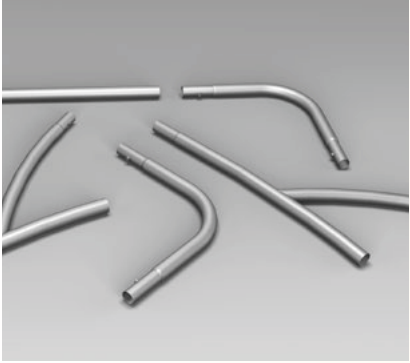

No Tools

Pop Up

Modena

Frame Parts

Assambled Frame

Front View

Rear View

Height:
220cm