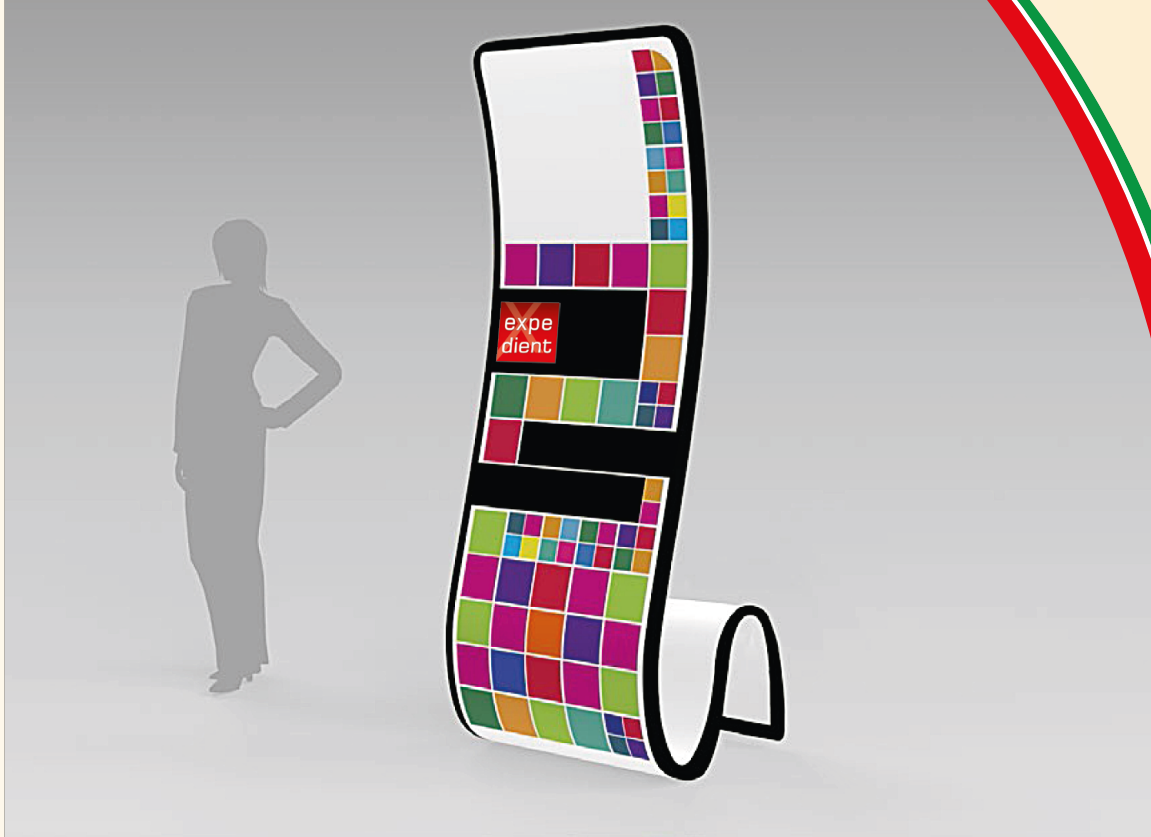

ALU
Frame

Quick

No Tools

Pop Up

Sanremo S

Frame Parts

Assambled Frame

Front View