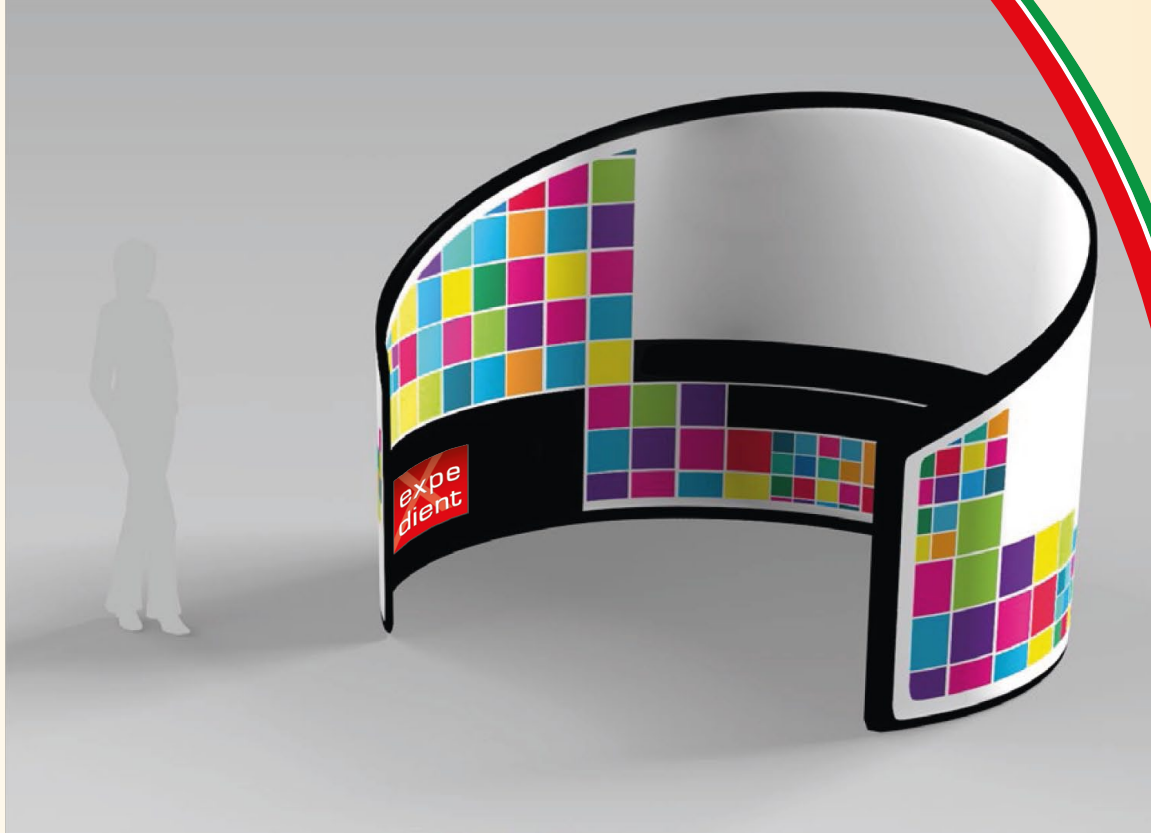

Pop Up

Latina

Frame Parts

Assambled Frame

Front View

Rear View

Upper View

Height:
240cm