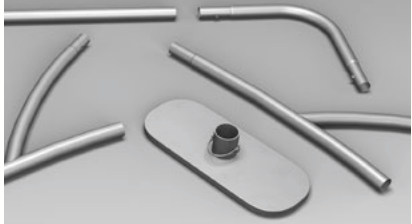

No Tools

Pop Up

Catania

Frame Parts

Assambled Frame

Front View

Rear View

Height:
222cm