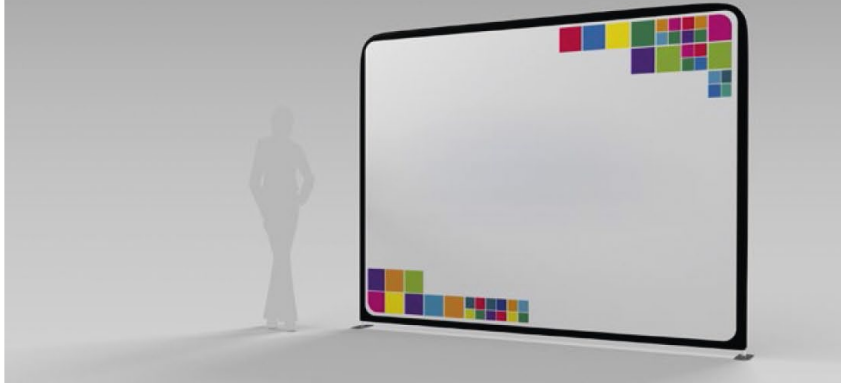

Messina

Frame Parts

Assambled Frame

Front View

Rear View

Height:
230cm

Width:
300cm / 600cm

Depth:
50cm