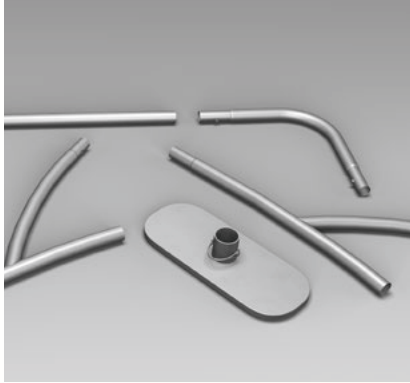

No Tools

Pop Up

Catania

Frame Parts

Assambled Frame

Front View

Rear View

Height:
222cm

Width:
220cm / 280cm

Depth:
35cm

Handy pack

SUB
Textile

ALU
Frame

Quick

No Tools

Pop Up

Messina

Frame Parts

Assambled Frame

Front View

Rear View

Height:
230cm

Width:
300cm / 600cm

Depth:
50cm