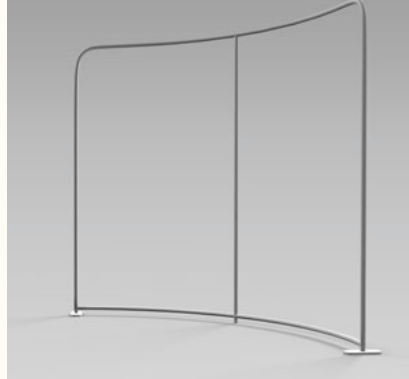

Assambled Frame