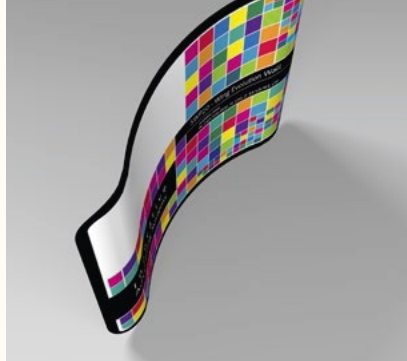

Assambled Frame

Front View

Rear View

Upper View

Height:
230cm

Width:
240cm / 300cm /
600cm

Depth:
35cm / 45cm /
65cm

Handy pack