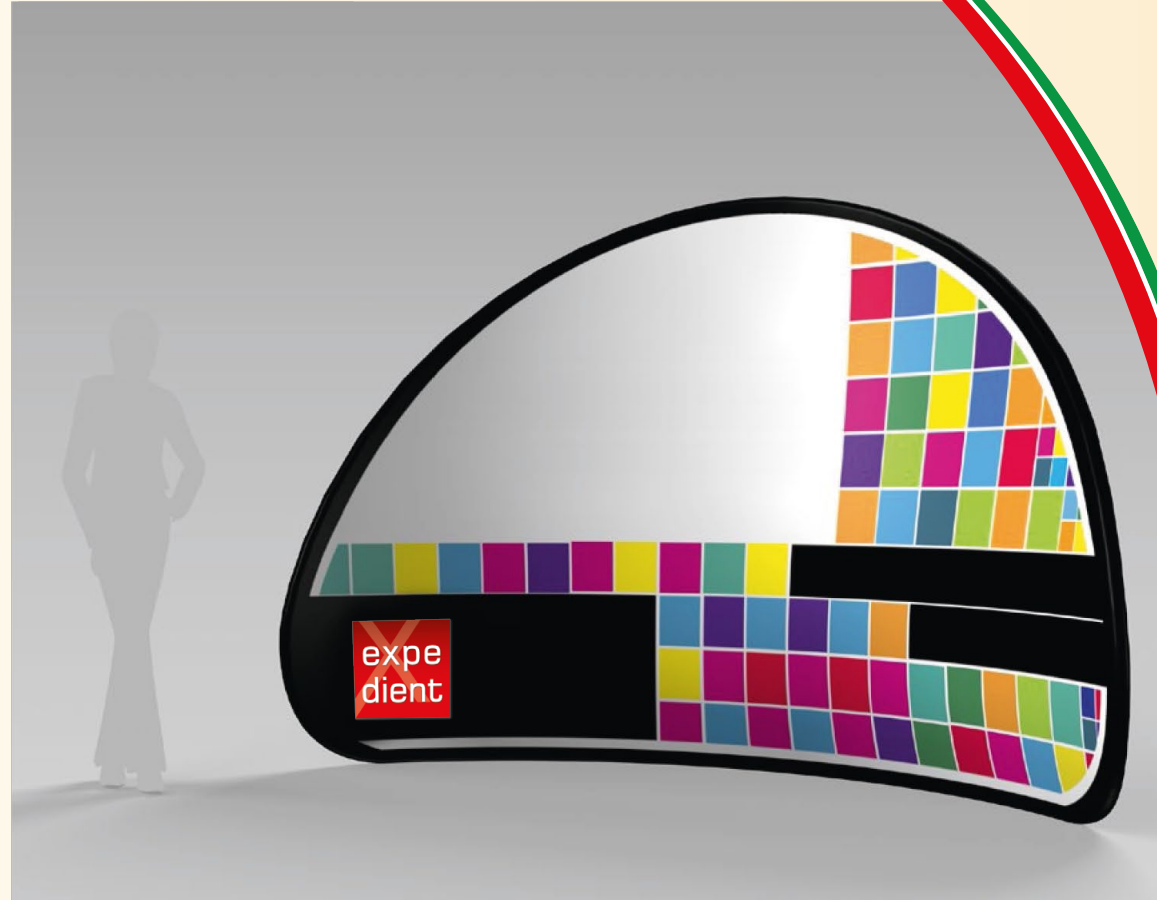

Savona

Frame Parts

Assambled Frame

Rear View

Height:
230cm

Width:
330cm

Depth:
110cm

Handy pack