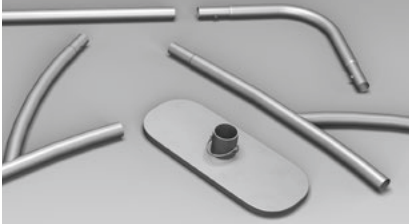

Pop Up

Lecce

Frame Parts

Assambled Frame

Front View

Rear View

Upper View

Height:
235cm